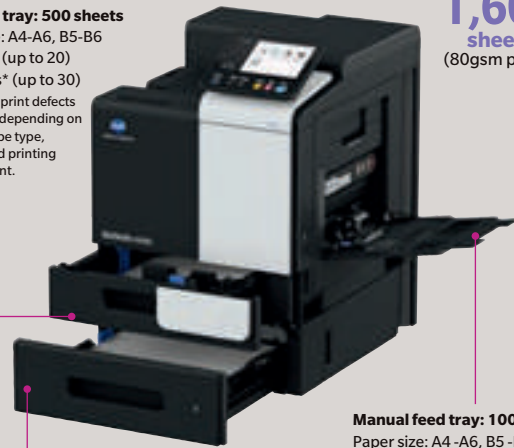

Standard tray: 500 sheets

Paper size: A4-A6, B5-B6
Postcards (up to 20)
Envelopes* (up to 30)
*Creases or print defects may occur depending on the envelope type, storage and printing environment.

Max.
1,600
sheets
(80gsm paper)

Manual feed tray: 100 sheets

Paper size: A4 -A6, B5 -B6, legal
Postcards (up to 20)
Envelopes* (up to 10)

*Creases or print defects may occur depending on the envelope type, storage and printing environment.

Paper feed unit: 500 sheets (Option)

Paper size: B5, A4, letter

*C4000i: up to 2x paper feed units can be added.
C3300i: 1x paper feed unit can be added.

MOBILE & CLOUD Flexible network connectivity

Konica Minolta Mobile Print^{*1} connects with mobile devices

A simple and intuitive user interface enables easy connection with mobile devices.

Documents and photos stored in the cloud can be printed.

*1 The Android version can be downloaded from Google Play, iOS version from App Store and Windows 10 Mobile version from Microsoft Store.

*Requires a wireless LAN environment to connect mobile devices to a network.