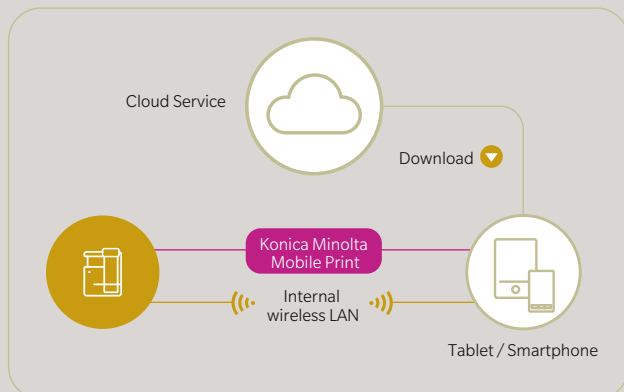

Paper feed unit: 500 sheets (Option)

Paper size: B5, A4, letter

*C4000i: up to 2x paper feed units can be added.
C3300i: 1x paper feed unit can be added.

MOBILE & CLOUD Flexible network connectivity

Konica Minolta Mobile Print^{*1} connects with mobile devices

A simple and intuitive user interface enables easy connection with mobile devices.

Documents and photos stored in the cloud can be printed.

*1 The Android version can be downloaded from Google Play, iOS version from App Store and Windows 10 Mobile version from Microsoft Store.

*Requires a wireless LAN environment to connect mobile devices to a network.

Compatibility with mobile print services

bizhub C4000i series is compatible with a variety of services to print from smartphones and tablets.