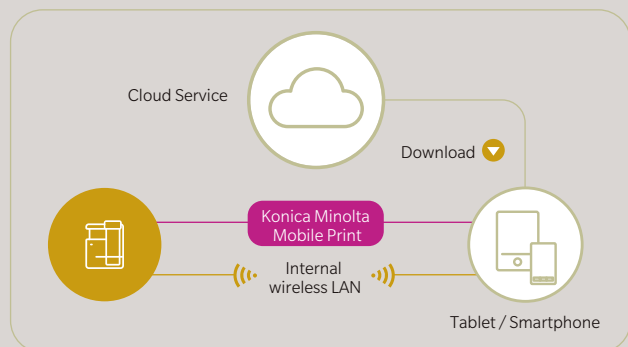

USB direct print

After inserting a USB flash drive into the USB port located at the side of the operation panel, printing procedures pop up on the touch screen, and the data can be printed with a few easy steps.

Compatible file formats: PDF, compact PDF, JPEG, TIFF, XPS, compact XPS, OOXML (.docx/.xlsx/.pptx), and PPML.

Equipped with Card Shot function

When copying both sides of an irregular-sized original such as a license or business card, the front and back sides of the card can be automatically arranged to be printed on the same side of one sheet.

MOBILE & CLOUD Compatible with both mobile and cloud network functions

Konica Minolta Mobile Print^{*1} connects with mobile devices

A simple and intuitive user interface enables easy connection with mobile devices. Documents and photos stored in the cloud can be easily printed.

*1 The Android version can be downloaded from Google Play, iOS version from App Store and Windows 10 Mobile version from Microsoft Store.

*Requires a wireless LAN environment to connect mobile devices to a network.